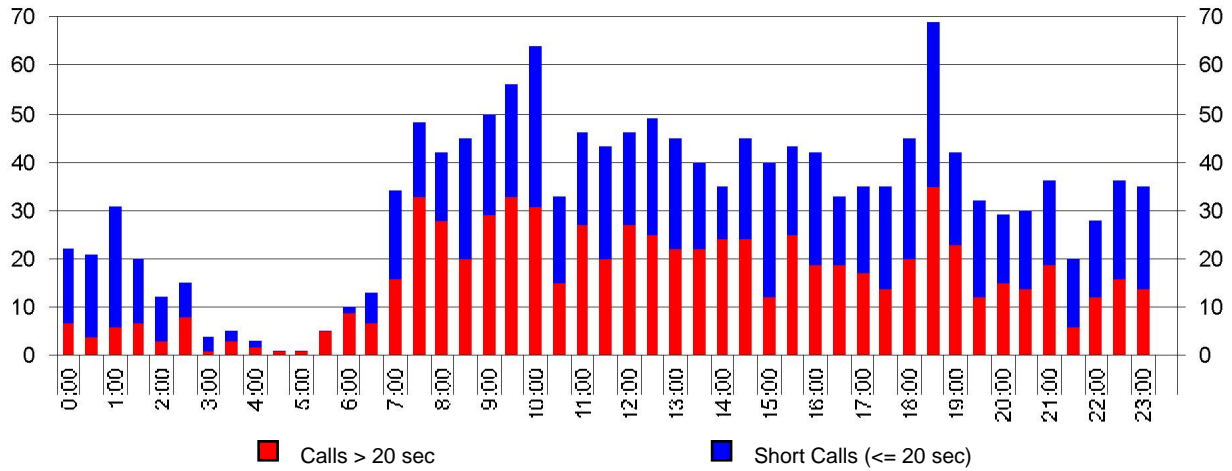

Answered Calls for 0800 970 xxxx onto 020 7493 xxxx

Number of Answered Calls

Average Call Duration (seconds)

Wait Time for Answered Calls