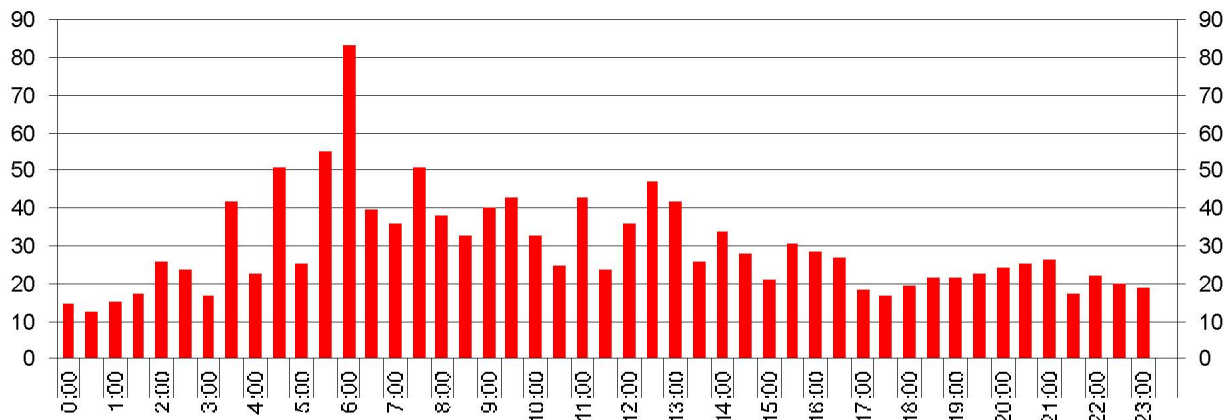

Answered Calls for 0800 970 xxxx onto 020 7493 xxxx

Number of Answered Calls

Average Call Duration (seconds)

Wait Time for Answered Calls