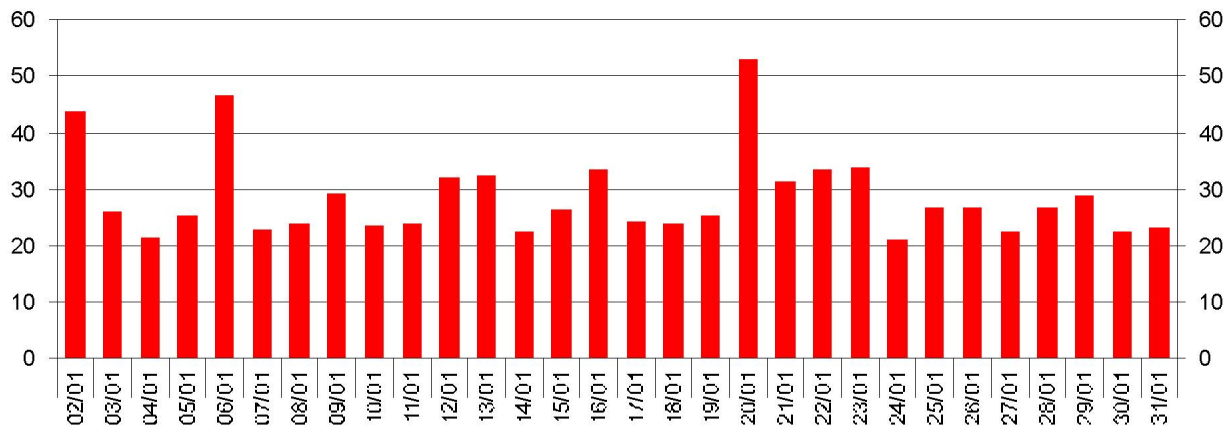

Answered Calls for 0800XXXXXX 0800 Number

Number of Answered Calls

Average Call Duration (seconds)

Wait Time for Answered Calls