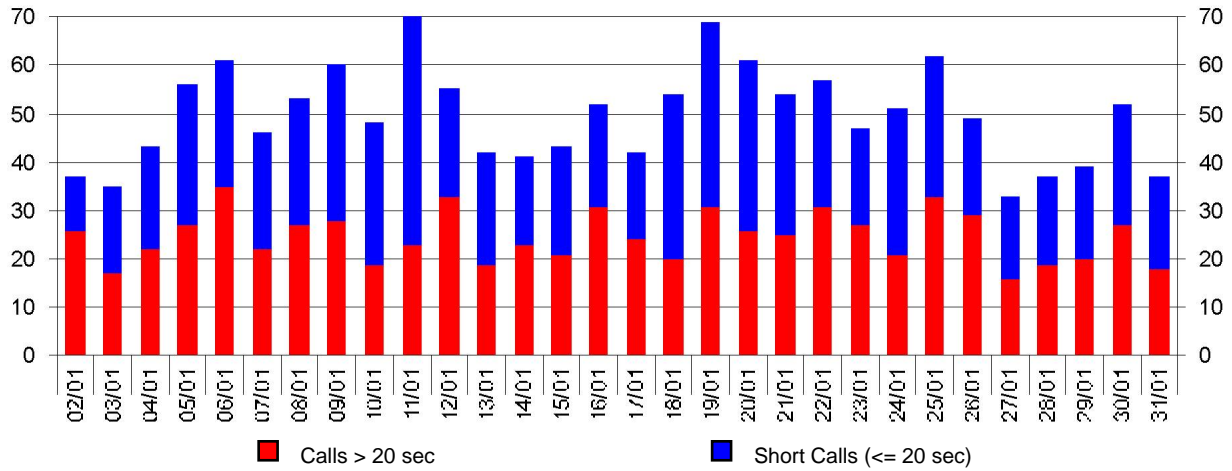

Answered Calls for 0800XXXXXX 0800 Number

Number of Answered Calls

Average Call Duration (seconds)

Wait Time for Answered Calls