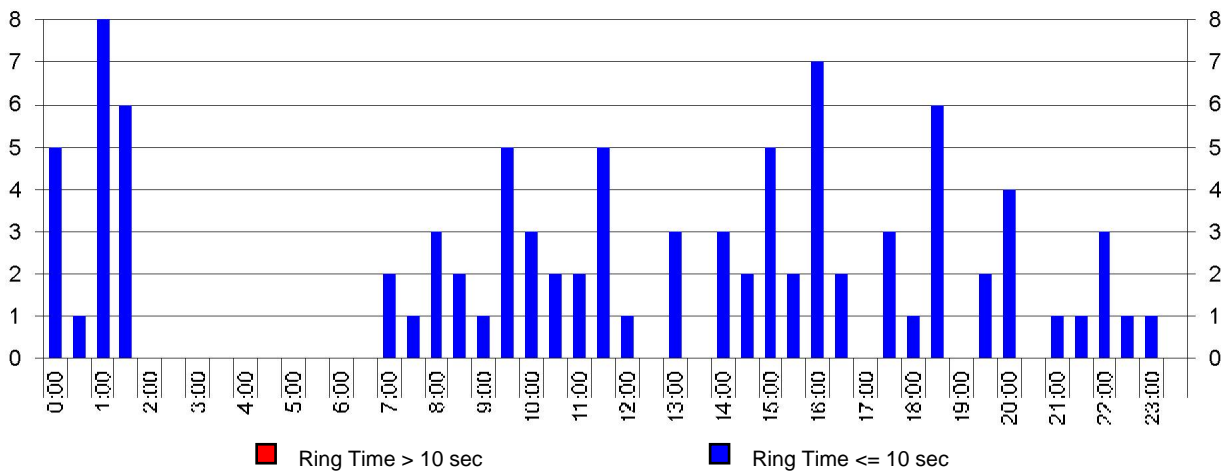

Lost Calls for 0800XXXXXX 0800 Number

Number of Callers Receiving Busy Tone

Number of Unanswered Calls

Wait Time for Unanswered Calls