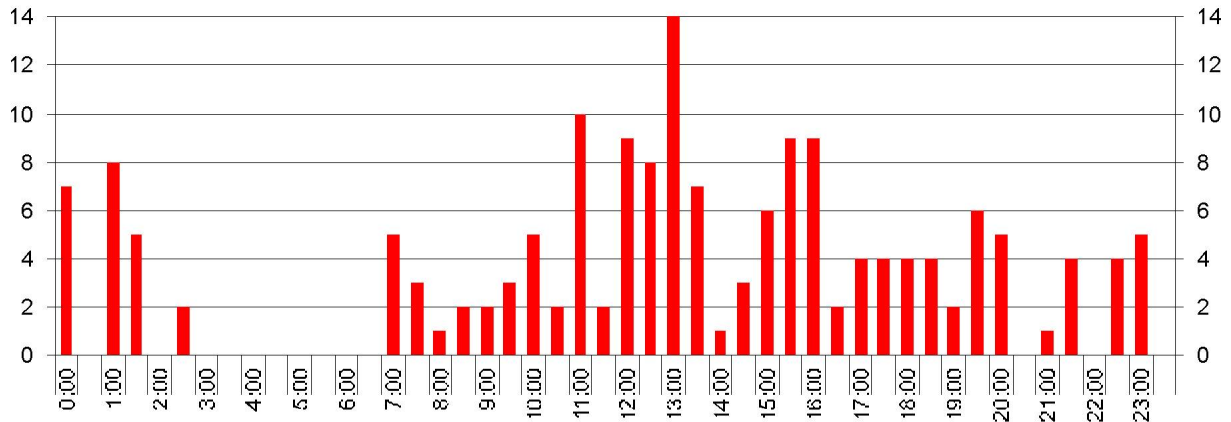

Lost Calls for 0800XXXXXX 0800 Number

Number of Callers Receiving Busy Tone

Number of Unanswered Calls

Wait Time for Unanswered Calls