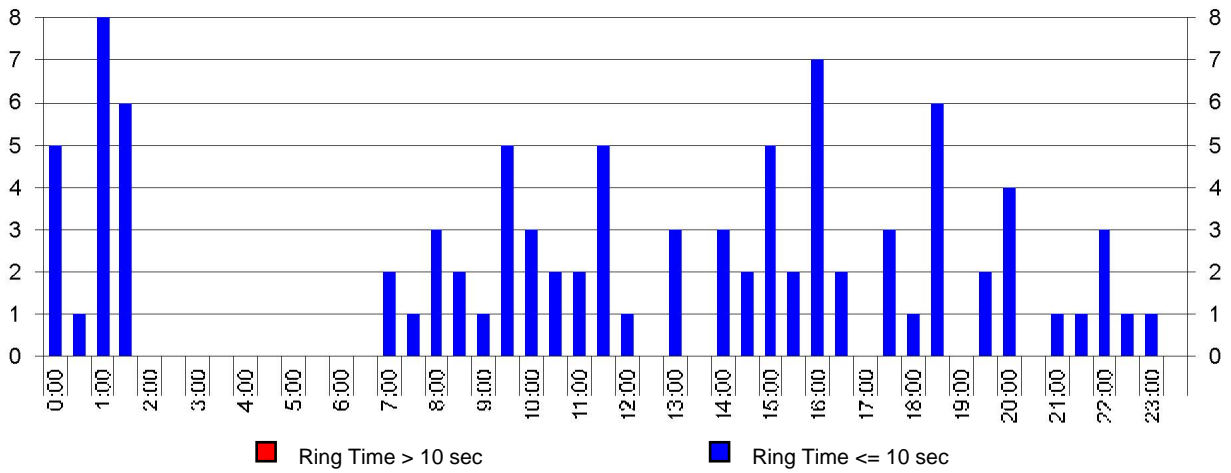

Lost Calls for 0800XXXXXX 0800 Number

Number of Callers Receiving Busy Tone

Number of Unanswered Calls

Wait Time for Unanswered Calls