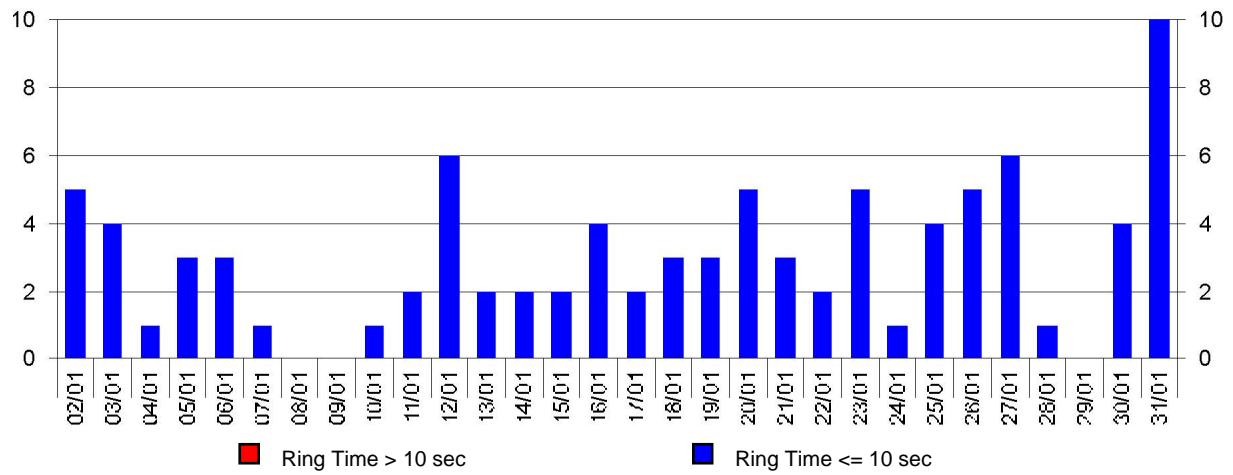

Lost Calls for 0800XXXXXX 0800 Number

Number of Callers Receiving Busy Tone

Number of Unanswered Calls

Wait Time for Unanswered Calls