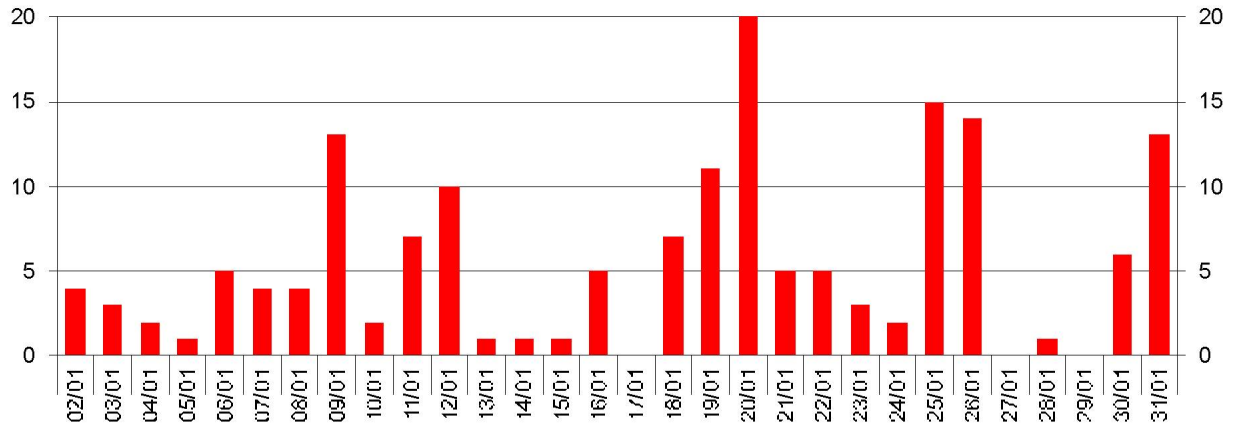

Lost Calls for 0800XXXXXX 0800 Number

Number of Callers Receiving Busy Tone

Number of Unanswered Calls

Wait Time for Unanswered Calls