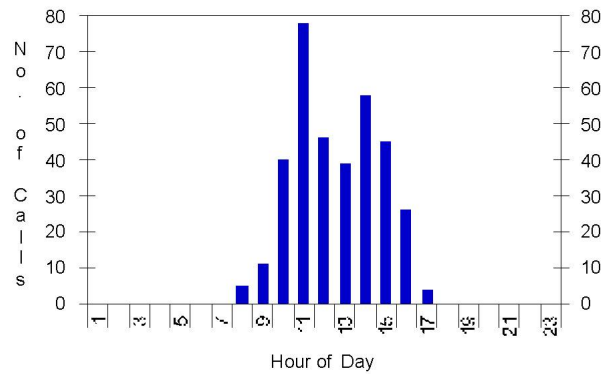

Month Analysis

Day Analysis

Average Call Length: 1:22

Longest Call: 7:49

Top Destination: London

Month Analysis

Day Analysis

Average Call Length: 2:18

Longest Call: 13:20

Top Destination: Hastings - Local

Month Analysis

Day Analysis

Average Call Length: 2:04

Longest Call: 34:12

Top Destination: London