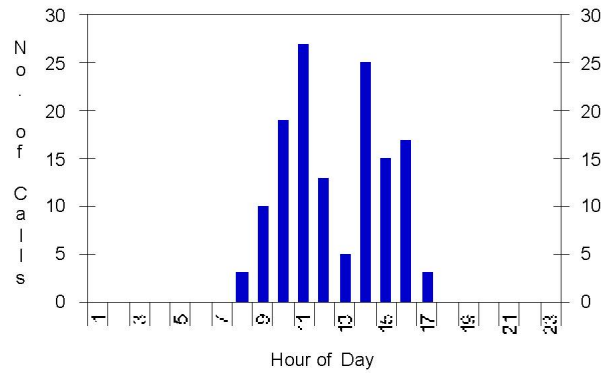

Month Analysis

Day Analysis

Average Call Length: 1:22

Longest Call: 7:49

Top Destination: London

Month Analysis

Day Analysis

Average Call Length: 2:18

Longest Call: 13:20

Top Destination: Hastings - Local

Month Analysis

Day Analysis

Average Call Length: 2:04

Longest Call: 34:12

Top Destination: London