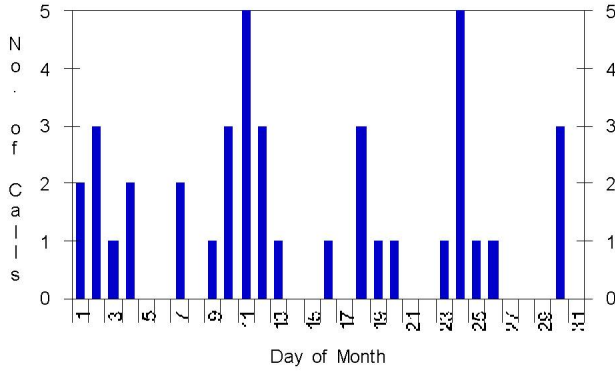

Month Analysis

Day Analysis

Average Call Length: 1:22

Longest Call: 7:49

Top Destination: London

Month Analysis

Day Analysis

Average Call Length: 2:18

Longest Call: 13:20

Top Destination: Hastings - Local

Month Analysis

Day Analysis

Average Call Length: 2:04

Longest Call: 34:12

Top Destination: London