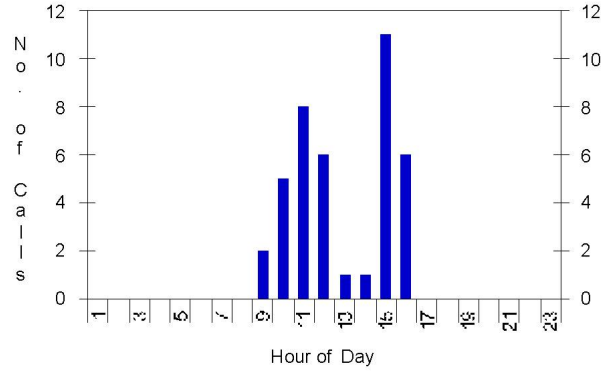

Month Analysis

Day Analysis

Average Call Length: 1:22

Longest Call: 7:49

Top Destination: London

Month Analysis

Day Analysis

Average Call Length: 2:18

Longest Call: 13:20

Top Destination: Hastings - Local

Month Analysis

Day Analysis

Average Call Length: 2:04

Longest Call: 34:12

Top Destination: London