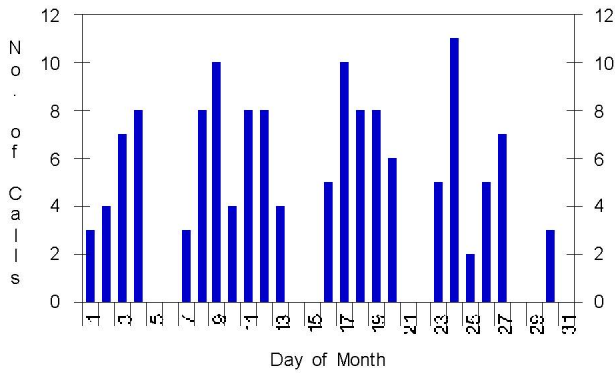

Month Analysis

Day Analysis

Average Call Length: 1:22

Longest Call: 7:49

Top Destination: London

Month Analysis

Day Analysis

Average Call Length: 2:18

Longest Call: 13:20

Top Destination: Hastings - Local

Month Analysis

Day Analysis

Average Call Length: 2:04

Longest Call: 34:12

Top Destination: London