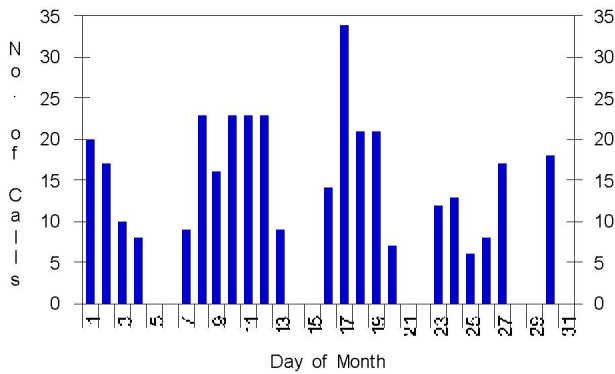

Month Analysis

Day Analysis

Average Call Length: 1:22

Longest Call: 7:49

Top Destination: London

Month Analysis

Day Analysis

Average Call Length: 2:18

Longest Call: 13:20

Top Destination: Hastings - Local

Month Analysis

Day Analysis

Average Call Length: 2:04

Longest Call: 34:12

Top Destination: London